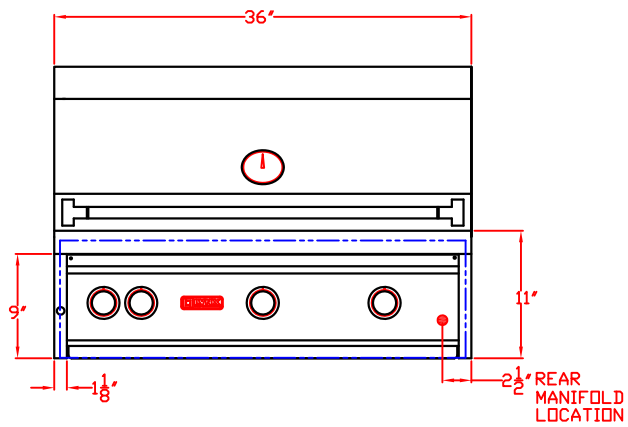

LYNX BUILT-IN 36"  
W/ DIMENSIONS  
ISLAND CUTOUT IN BLUE

TOP VIEW

FRONT VIEW

RIGHT SIDE VIEW

# LYNX BUILT-IN 36" ISLAND CUTOUT

TOP VIEW

FRONT VIEW

SIDE VIEW