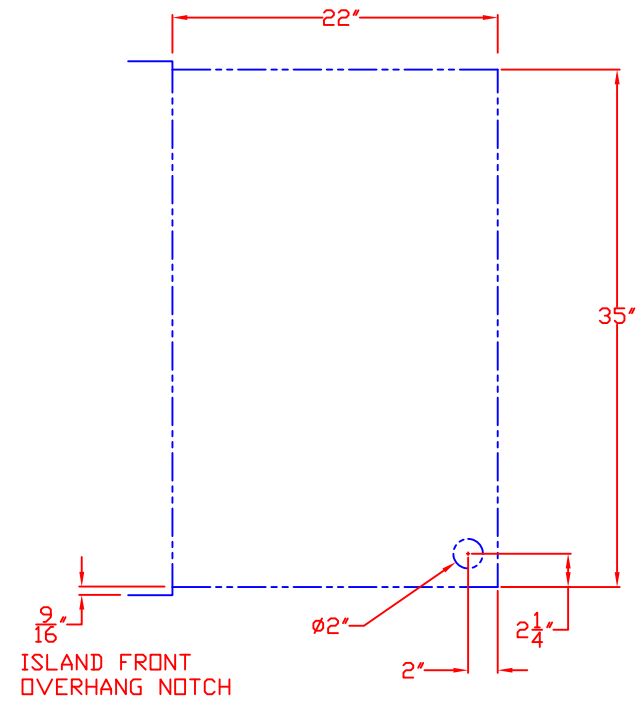

LYNX BUILT-IN 36"  
W/ DIMENSIONS  
ISLAND CUTOUT IN BLUE

TOP VIEW

FRONT VIEW

RIGHT SIDE VIEW

# LYNX BUILT-IN 36" ISLAND CUTOUT

TOP VIEW

FRONT VIEW

SIDE VIEW