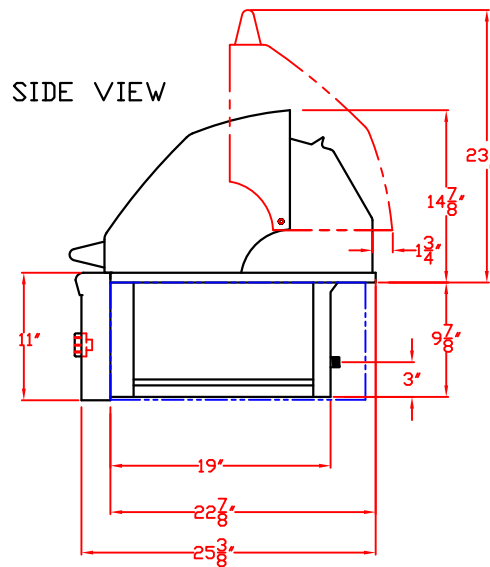

LYNX BUILT-IN 36"  
W/ DIMENSIONS  
ISLAND CUTOUT IN BLUE

TOP VIEW

FRONT VIEW

RIGHT SIDE VIEW

# LYNX BUILT-IN 36" ISLAND CUTOUT

TOP VIEW

FRONT VIEW

SIDE VIEW