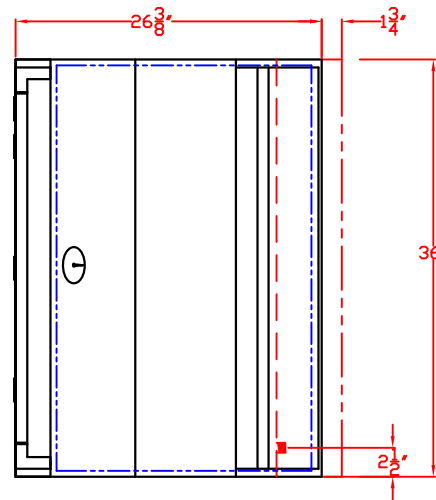

LYNX BUILT-IN 36"  
W/ DIMENSIONS  
ISLAND CUTOUT IN BLUE

TOP VIEW

FRONT VIEW

RIGHT SIDE VIEW

# LYNX BUILT-IN 36" ISLAND CUTOUT

TOP VIEW

FRONT VIEW

SIDE VIEW