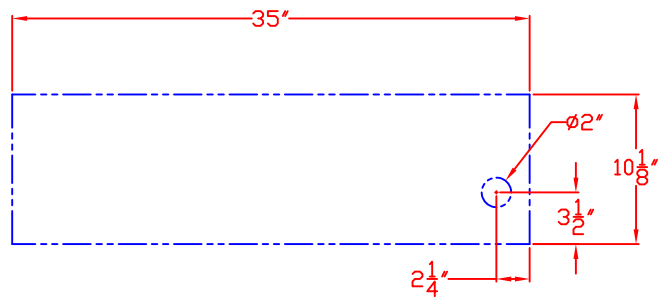

LYNX BUILT-IN 36"  
W/ DIMENSIONS  
ISLAND CUTOUT IN BLUE

TOP VIEW

FRONT VIEW

RIGHT SIDE VIEW

# LYNX BUILT-IN 36" ISLAND CUTOUT

TOP VIEW

FRONT VIEW

SIDE VIEW