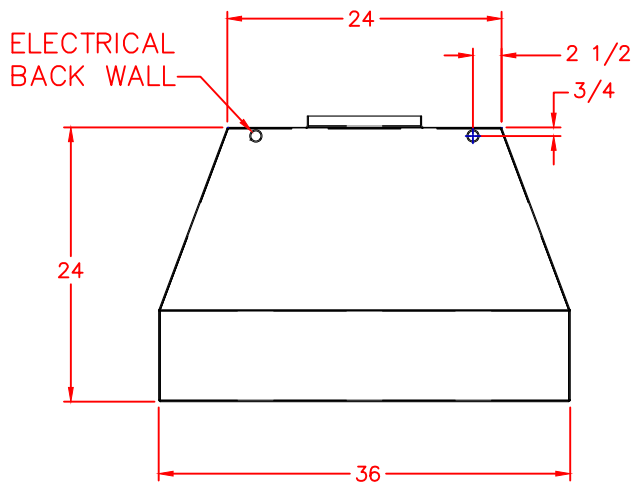

SVH36 SEDONA VENT HOOD 36"

PRODUCT DIMENSIONS

TOP VIEW

FRONT VIEW

SIDE VIEW

CUTOUT DIMENSIONS