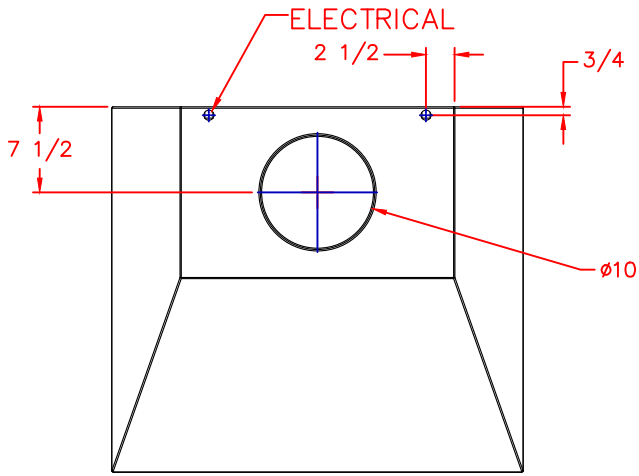

SVH36 SEDONA VENT HOOD 36"

PRODUCT DIMENSIONS

TOP VIEW

FRONT VIEW

SIDE VIEW

CUTOUT DIMENSIONS