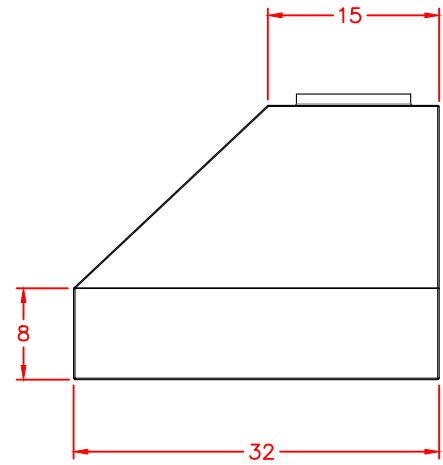

SVH36 SEDONA VENT HOOD 36"

PRODUCT DIMENSIONS

TOP VIEW

FRONT VIEW

SIDE VIEW

CUTOUT DIMENSIONS