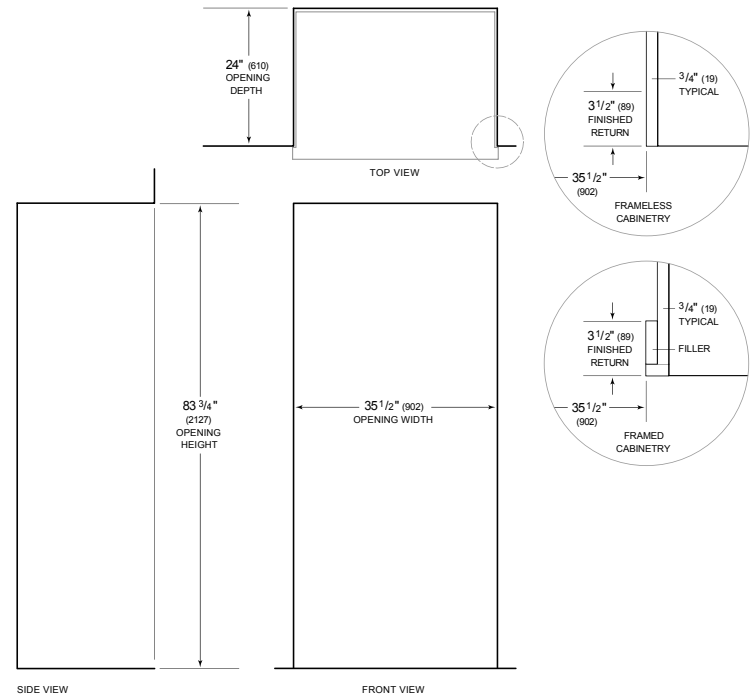

PRODUCT SPECIFICATIONS

Model	BI-36UG/O
Dimensions	36"W x 84"H x 24"D
Door Clearance	37 1/4"
Drawer Clearance	23 5/8"
Weight	515 lbs
Refrigerator Capacity	16.3 cu. ft.
Freezer Capacity	5.3 cu. ft.
Electrical Supply	115 VAC, 60 Hz
Electrical Service	15 amp dedicated circuit
Receptacle	3-prong grounding-type

ELECTRICAL

PLUMBING

PANEL SPECIFICATIONS For complete panels specifications including width/height, weight requirements, thickness requirements and offset details visit subzero-wolf.com/builtinconfigurator.

NOTE: Dimensions in parenthesis are in millimeters unless otherwise specified

INTERIOR VIEW

This illustration is intended for interior reference only and may not represent the exterior of the model being specified.

DIMENSIONS

STANDARD INSTALLATION

NOTE: 3 1/2" (89) finished returns will be visible and should be finished to match cabinetry. Shaded line represents profile of unit.