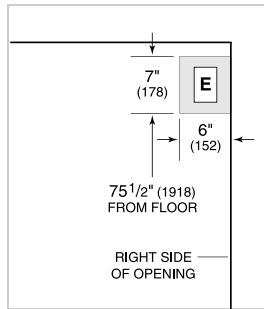

PRODUCT SPECIFICATIONS

Model	BI-36UG/O
Dimensions	36"W x 84"H x 24"D
Door Clearance	37 1/4"
Drawer Clearance	23 5/8"
Weight	515 lbs
Refrigerator Capacity	16.3 cu. ft.
Freezer Capacity	5.3 cu. ft.
Electrical Supply	115 VAC, 60 Hz
Electrical Service	15 amp dedicated circuit
Receptacle	3-prong grounding-type

ELECTRICAL