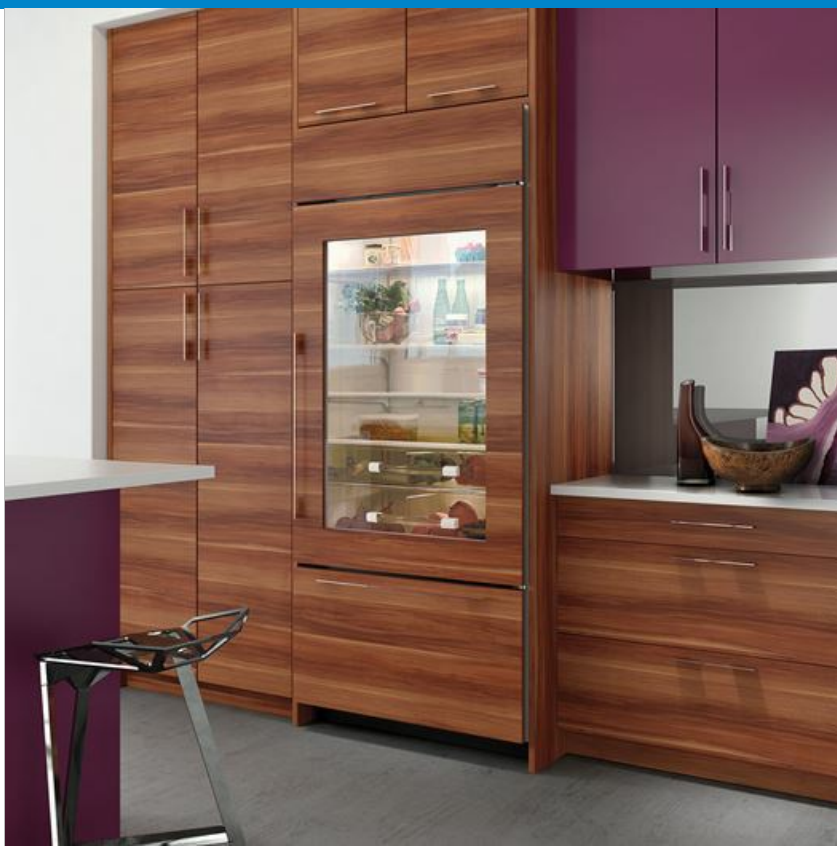

BI-36UG/O

FEATURES

LED Lighting for brighter interior

Overlay design accepts cabinetry panels of all kinds

Dual refrigeration keeps food fresher longer

Air purification system fights spoilage, odors

Crispers and deli drawers in low-temp, high-humidity zones for optimum freshness

Microprocessor control assures peak performance

Water-filtration system reduces contaminants, chlorine taste and odor

Freshness cards for maximum food preservation

Rigorously tested in our U.S. manufacturing facilities to ensure decades of use

Exceptional 24/7 support from Madison, WI-based Customer Care team

Over-and-under refrigerator/freezer storage

Magnetic door seal system locks in cold air

Automatic ice maker with "max ice" feature

Adjustable shelves for maximum convenience

ACCESSORIES

36" Stainless Steel Kickplate

66" Dual Flush Inset Stainless Grille Panel

7007247

7007248

7007251

7007253

7008845

7008848

7008901

7008904

7010799

7013555

90° Door Stop

Air Purification Cartridge

Custom Side Panel Mounting Kit

Dual Installation Kit

Egg Container

Extended Framed Handle Kit

Framed Handle Kit

Framed Louvered Grille Insert

Pro Louvered Flush Inset Grille - 84"

HANDLE ACCESSORIES

PRO

TUBULAR

PRODUCT DETAILS

REFRIGERATOR

- 3 Adjustable glass shelves
- 1 Stationary glass shelf
- 1 High-humidity drawer with dividers
- 1 Storage drawer with dividers

FREEZER

- Full-extension roll-out freezer drawer
- Two-tier wire storage baskets
- Automatic ice maker