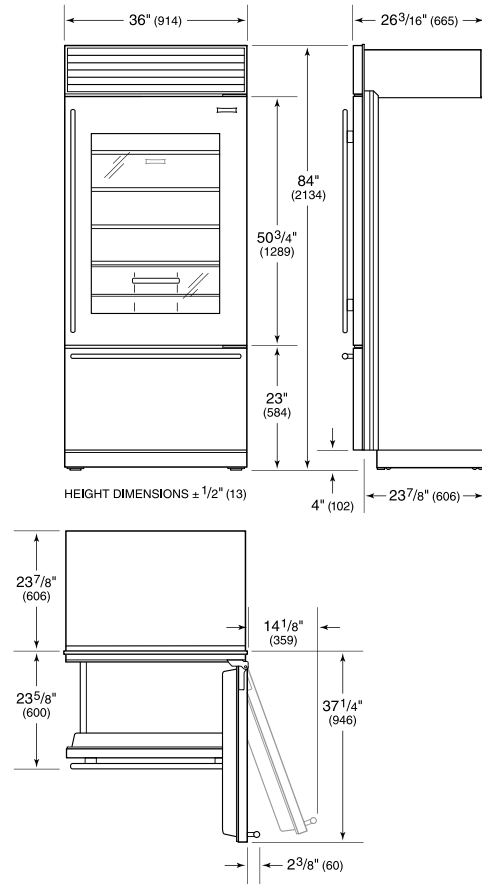

PRODUCT SPECIFICATIONS

Model	BI-36UG/O
Dimensions	36"W x 84"H x 24"D
Door Clearance	37 1/4"
Drawer Clearance	23 5/8"
Weight	515 lbs
Refrigerator Capacity	16.3 cu. ft.
Freezer Capacity	5.3 cu. ft.
Electrical Supply	115 VAC, 60 Hz
Electrical Service	15 amp dedicated circuit
Receptacle	3-prong grounding-type

ELECTRICAL

PLUMBING

PANEL SPECIFICATIONS For complete panels specifications including width/height, weight requirements, thickness requirements and offset details visit subzero-wolf.com/builtinconfigurator.

NOTE: Dimensions in parenthesis are in millimeters unless otherwise specified

INTERIOR VIEW

This illustration is intended for interior reference only and may not represent the exterior of the model being specified.

DIMENSIONS

STANDARD INSTALLATION

NOTE: 3 1/2" (89) finished returns will be visible and should be finished to match cabinetry. Shaded line represents profile of unit.