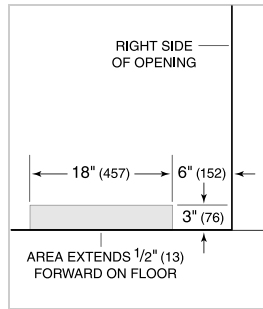

PLUMBING

PANEL SPECIFICATIONS For complete panels specifications including width/height, weight requirements, thickness requirements and offset details visit subzero-wolf.com/builtinconfigurator.

NOTE: Dimensions in parenthesis are in millimeters unless otherwise specified