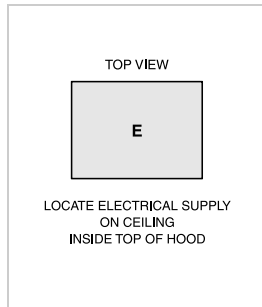

**ELÉCTRICO**

**NOTE:** Dimensions in parenthesis are in millimeters unless otherwise specified

**DIMENSIONES**

\*46<sup>1</sup>/<sub>4</sub>" (1175) to 55" (1397) with accessory flue extension.