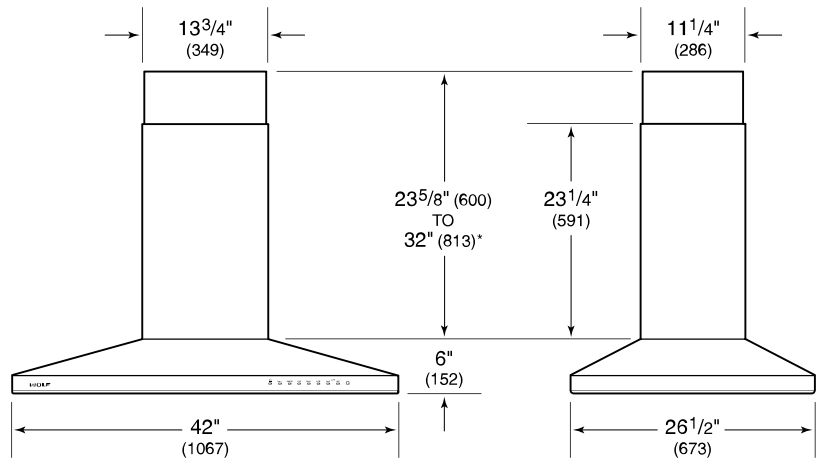

**ELÉCTRICO**

**NOTE:** Dimensions in parenthesis are in millimeters unless otherwise specified

**DIMENSIONES**

\*46<sup>1</sup>/<sub>4</sub>" (1175) to 55" (1397) with accessory flue extension.